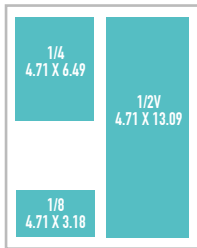

RE > AD SIZES

REAL ESTATE INDUSTRY ADVERTISING

Showcase your listings and services in the Source Weekly's Real Estate Pages! Reach 38,000 locals and tourists looking to relocate to Central Oregon in every issue. Most display ads include FREE Real Estate Listings valued at \$25 each.

RESERVE YOUR AD SPACE TODAY.

DISPLAY / LISTINGS

Display Size	1x	8x	13x	26x	36x	52x	
Full	\$750	\$705	\$665	\$585	\$505	\$460	includes 6 Free Listing Per Week!
1/2	\$380	\$360	\$335	\$300	\$255	\$235	includes 3 Free Listings Per Week!
1/4	\$195	\$185	\$170	\$155	\$130	\$120	includes 1 Free Listing Per Week!
1/8	\$95	\$90	\$88	\$80	\$70	\$65	
Listing	\$25						